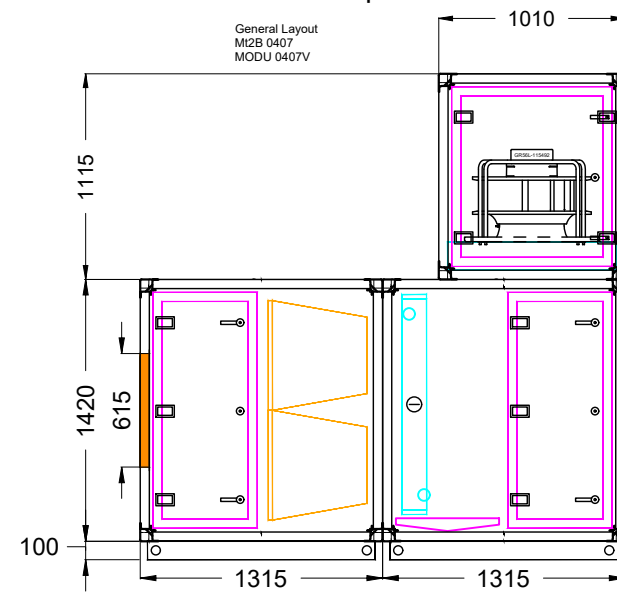

Top View

Right View

General Layout  
M2B 0407  
MODU 0407V

UNLESS OTHERWISE SPECIFIED  
DIMENSIONS ARE IN MILLIMETERS  
BREAK AND DEBUR ALL SHARP EDGES

DO NOT SCALE DRAWING

Rev	By	Date	Description
00	Toh	21/11/2017	Initial Released